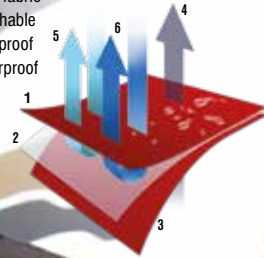

3 LAYER SOFTSHELL

1. Outer fabric
2. Mid-layer - TPU waterproof, breathable & windproof membrane
3. Inner fabric
4. Breathable
5. Windproof
6. Waterproof