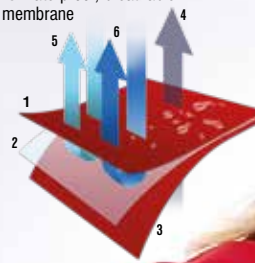

3 LAYER SOFTSHELL

1. Outer fabric
2. Mid-layer - TPU waterproof, breathable & windproof membrane
3. Inner fabric
4. Breathable
5. Windproof
6. Waterproof

320g/m²

CELEBRATING
Result®
25
YEARS

R122F
WOMENS SOFTSHELL JACKET

SIZES: XS-2XL
CARTON: 10 PACK: 5