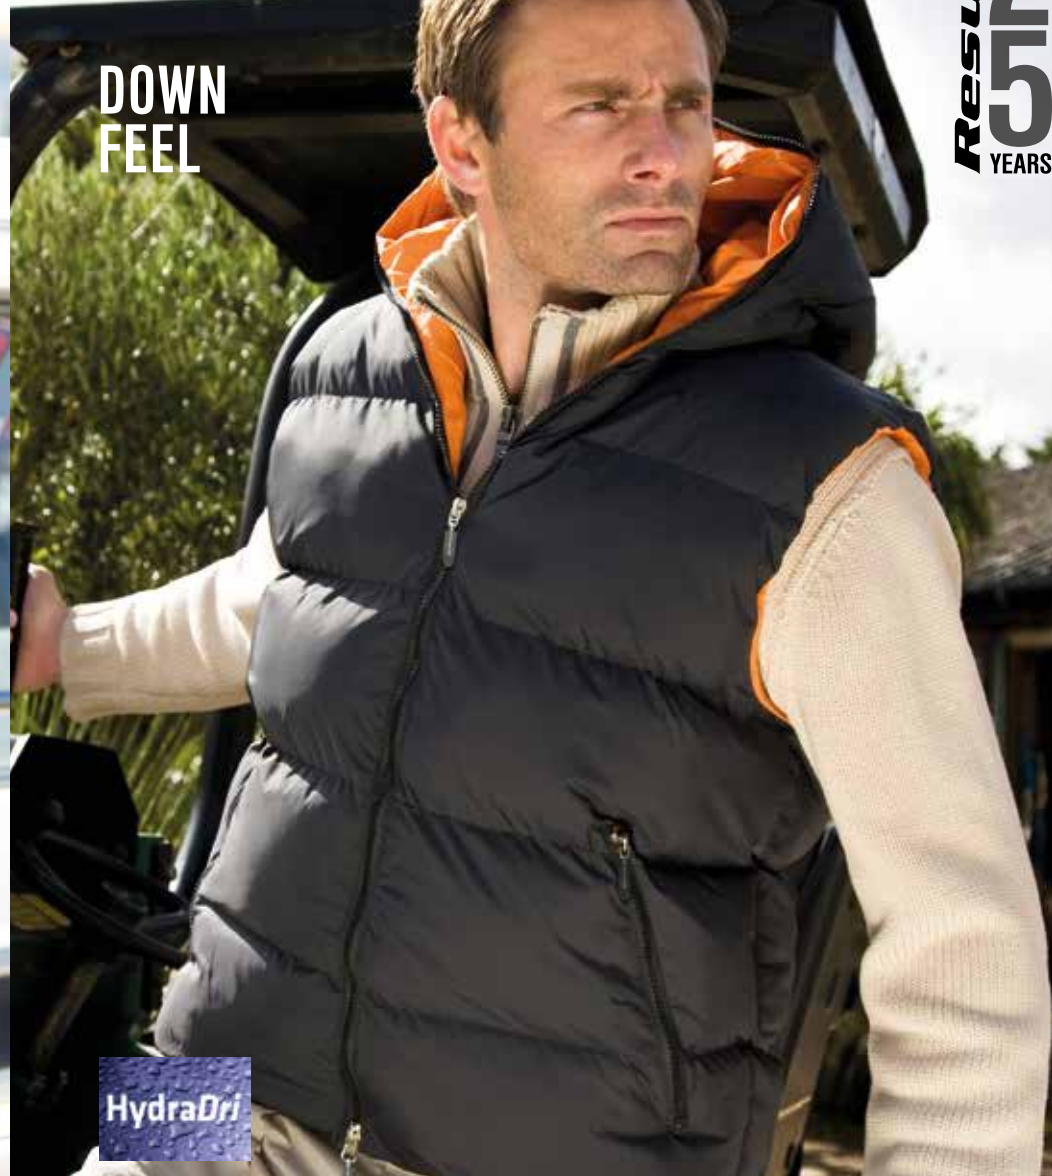

DOWN
FEEL

HydraDri

R190X
DAX DOWN FEEL GILET
SIZES: XS-2XL
CARTON: 10 PACK: 5

BLACK/ORANGE