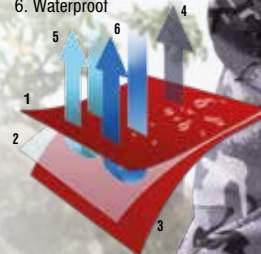

320g/m<sup>2</sup>

**3 LAYER**  
SOFTSHELL

1. Outer fabric
2. Mid-layer - TPU waterproof, breathable & windproof membrane
3. Inner fabric
4. Breathable
5. Windproof
6. Waterproof

**R235X**  
CAMO TX PERFORMANCE  
HOODED SOFTSHELL JACKET