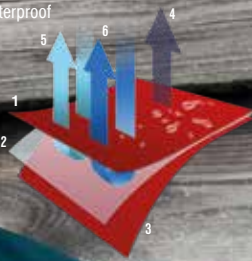

**3 LAYER SOFTSHELL**

1. Outer fabric
2. Mid-layer - TPU waterproof, breathable & windproof membrane
3. Inner fabric
4. Breathable
5. Windproof
6. Waterproof

370g/m<sup>2</sup>

FABRIC ONLY

**R131M&F**  
**OSAKA COMBED PILE SOFTSHELL JACKET**  
 R131M: S-3XL R131F: XS-XL  
 CARTON: 10 PACK: 5