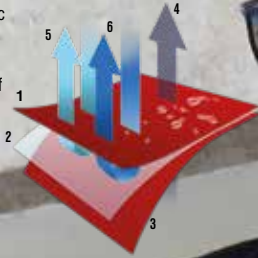

3 LAYER SOFTSHELL

1. Outer fabric
2. Mid-layer - TPU waterproof, breathable & windproof membrane
3. Inner fabric
4. Breathable
5. Windproof
6. Waterproof

350g/m²

R406X
STONEWASH DENIM SOFTSHELL
SIZES: XS-4XL
CARTON: 10 PACK: 5

CELEBRATING
Result
25
YEARS

R407X
ULTRASONIC HOODED COAT
SIZES: XS-3XL
CARTON: 10 PACK: 5