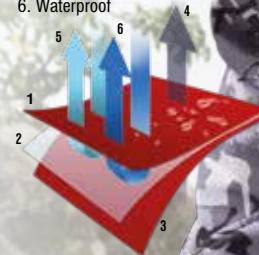

**3 LAYER
SOFTSHELL**

1. Outer fabric
2. Mid-layer - TPU waterproof, breathable & windproof membrane
3. Inner fabric
4. Breathable
5. Windproof
6. Waterproof

R235X
CAMO TX PERFORMANCE
HOODED SOFTSHELL JACKET
SIZES: XS-3XL
CARTON: 10 PACK: 5