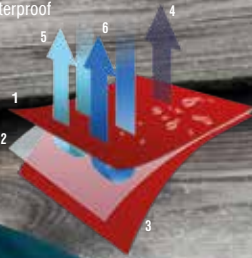

**3 LAYER SOFTSHELL**

1. Outer fabric
2. Mid-layer - TPU waterproof, breathable & windproof membrane
3. Inner fabric
4. Breathable
5. Windproof
6. Waterproof

370g/m<sup>2</sup>

FABRIC ONLY

**R131M&F**  
**OSAKA COMBED PILE SOFTSHELL JACKET**  
 R131M: S-3XL R131F: XS-XL  
 CARTON: 10 PACK: 5