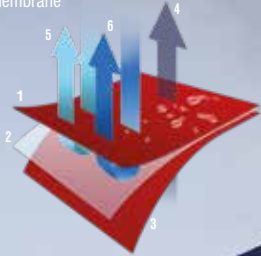

DEKO-TEX®  
STANDARD 100  
FLEECE ONLY

**R116X**  
**MICROFLEECE GILET**  
SIZES: XS-4XL  
CARTON: 25 PACK: 5

RED ORANGE NAVY ROYAL FOREST GREEN CHARCOAL BLACK

**3 LAYER SOFTSHELL**

- 1. Outer fabric
- 2. Mid-layer - TPU waterproof, breathable & windproof membrane
- 3. Inner fabric
- 4. Breathable
- 5. Windproof
- 6. Waterproof